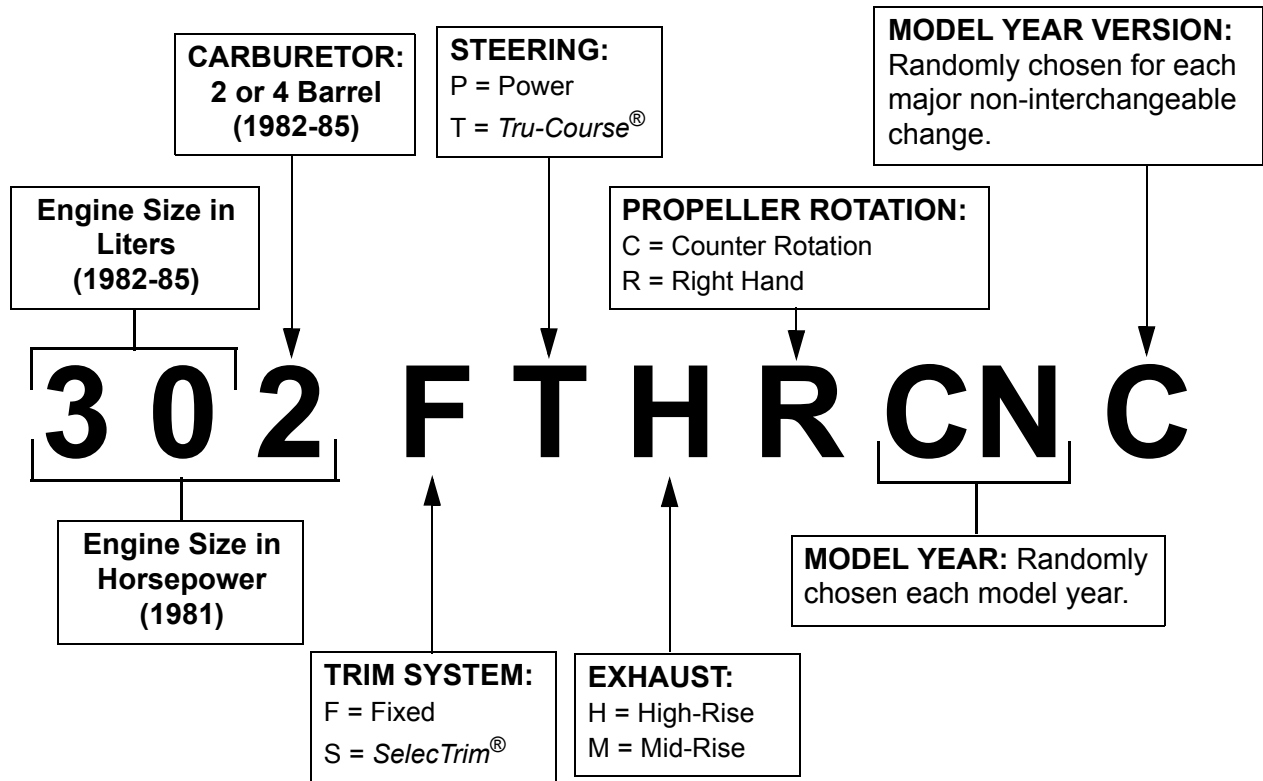

MODEL NUMBER DESIGNATION - STERN DRIVES

Model Years 1981-1985

<u>MODEL YEAR DESIGNATION</u>	<u>SALES YEAR</u>
CIF, CIS	1981
CNC, CNG	1982
CTR	1983
CRA, CRJ	1984
COM, COK	1985