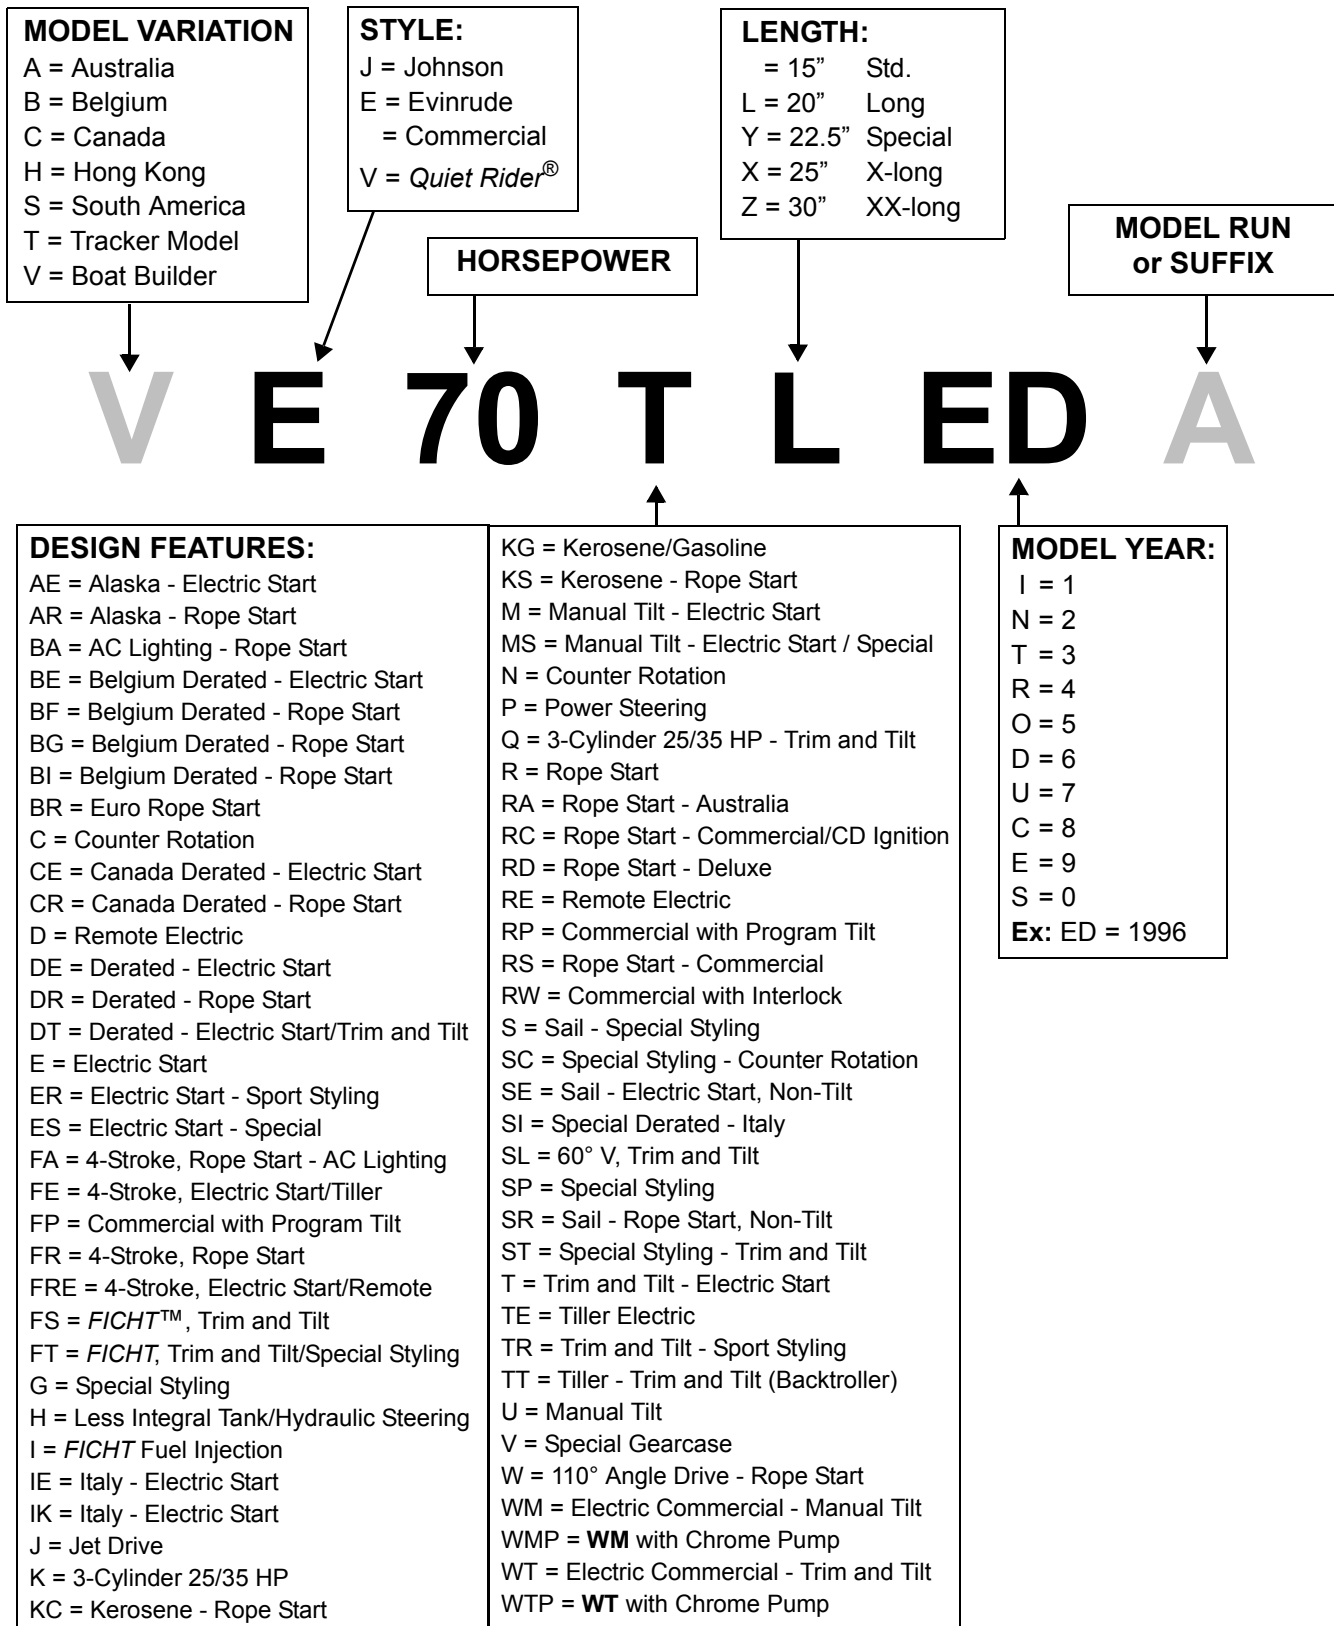

TABLE OF CONTENTS

MODEL NUMBER DESIGNATION - OUTBOARDS	2
MODEL YEARS 1980-1998	2
MODEL YEARS 1999-2001	3
MODEL YEARS 2002 AND UP	4
RECREATIONAL OUTBOARDS 1980-1999	5
RECREATIONAL OUTBOARDS 2000-2005	18
COMMERCIAL OUTBOARDS 1977-1999	32
COMMERCIAL OUTBOARDS 2000-2005	37
MILITARY OUTBOARDS 1980-2005	39
RACING OUTBOARDS 1967-1995	40
ELECTRIC OUTBOARDS 1974-1999	41
ELECTRIC OUTBOARDS 1999-2001	43
<i>JOHNSON</i> RECREATIONAL OUTBOARDS 1922-1979	44
<i>EVINRUDE</i> RECREATIONAL OUTBOARDS 1913-1979	49
<i>OMC SEA DRIVE</i> MODELS	60
<i>TURBOJET</i> MODELS	60
<i>OMC ZEPHYR</i> SAIL DRIVES	60
GALE MANUFACTURED PRODUCTS 1941-1963	61
MODEL NUMBER DESIGNATION - STERN DRIVES	64
MODEL YEARS 1981-1985	64
MODEL YEARS 1986-1993	65
OMC STERN DRIVES 1964-1993	66
OMC INBOARDS 1970-1982	72
BOATS, TRAILERS AND DIVING UNITS	74
SNOWMOBILES	77

MODEL NUMBER DESIGNATION - OUTBOARDS

Model Years 1980-1998