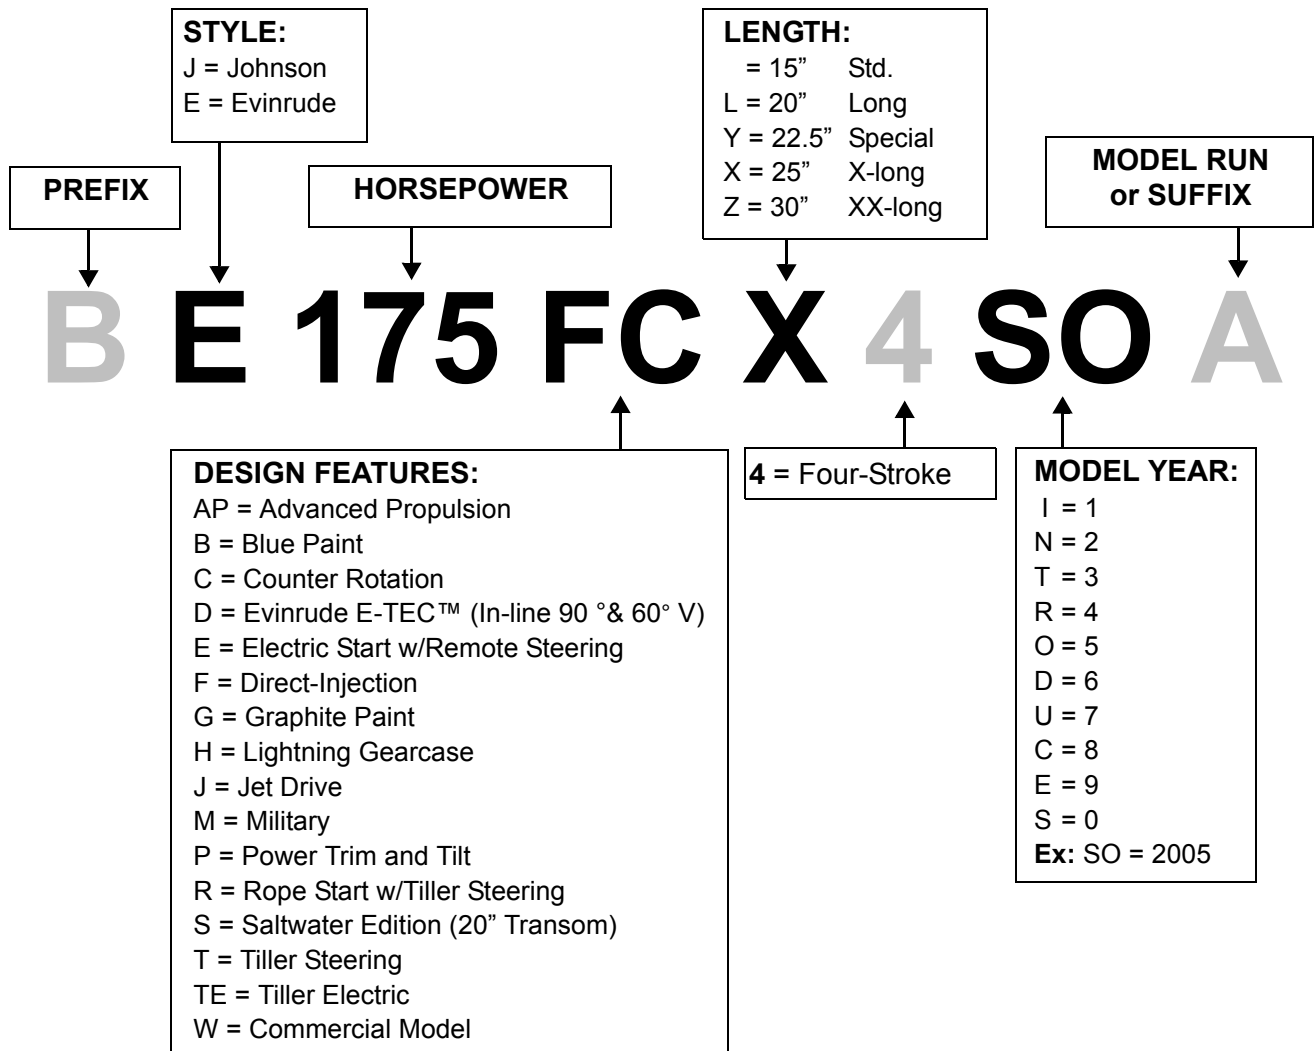

Model Years 2002 and Up