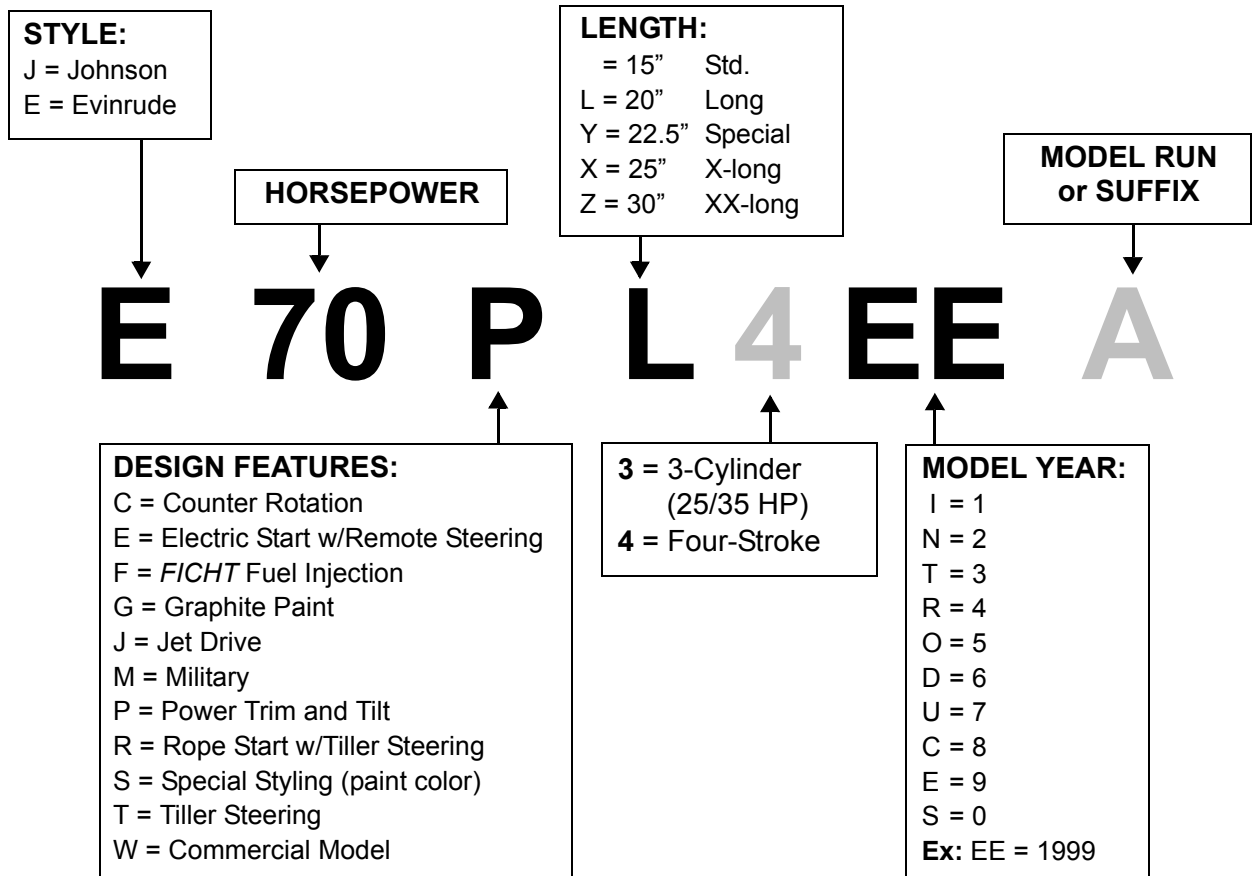

Model Years 1999-2001